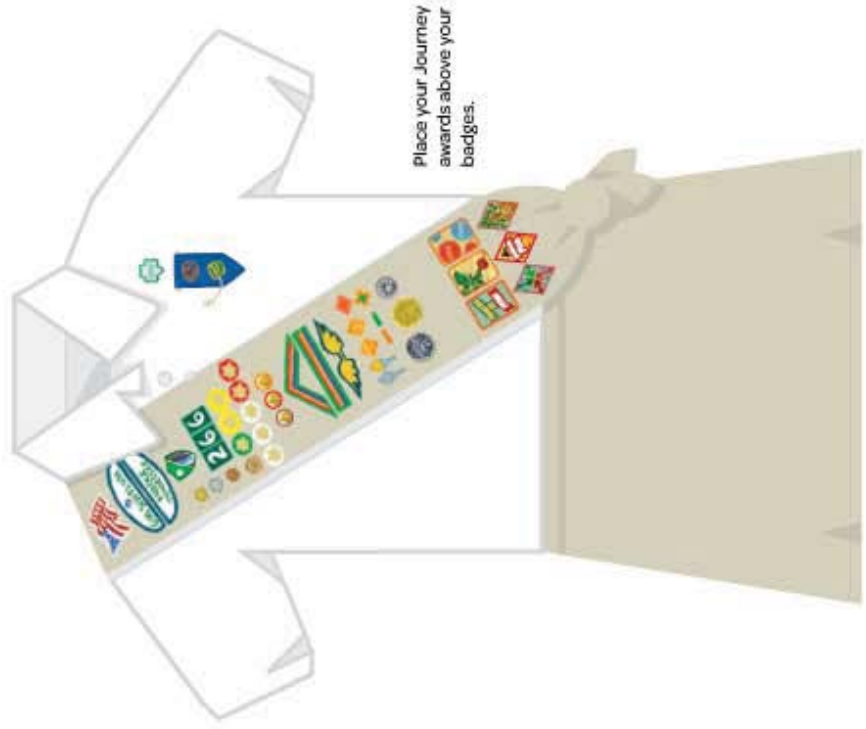

Girl Scout Brownie Sash

Place your Journey awards above your badges.

Girl Scout Junior Vest

Place your first Journey awards at the bottom of your vest. As you earn additional Journey awards, work your way up.

If your Journey awards and badges don't fit on the front of your vest or sash, you can wear them on the back.

Girl Scout Junior Sash

Place your Journey awards above your badges.

Girl Scout Cadette Vest

Girl Scout Cadette Sash

If your awards and badges don't fit on the front of your vest or sash, you can wear them on the back.

Girl Scout Senior Vest

Girl Scout Senior Sash

Girl Scout Ambassador Vest

Girl Scout Ambassador Sash

Place your Journey awards above your badges.