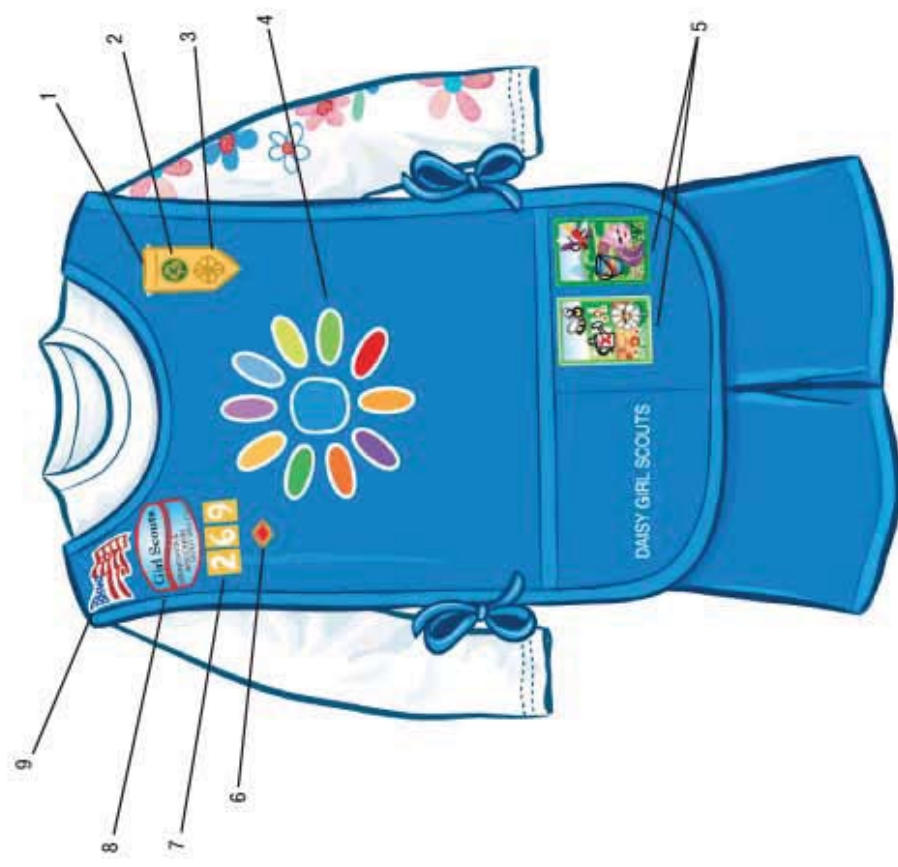

Girl Scout Daisy Tunic

1. Daisy Insignia Tab
2. World Trefoil Pin
3. Daisy Membership Pin
4. Daisy Promise Center & Learning Petals
5. Daisy Journey Award Patch Set
6. Cookie Sale Activity Pin
7. Iron-On Troop Numerals
8. Daisy Council Identification Set
9. Wavy American Flag Patch