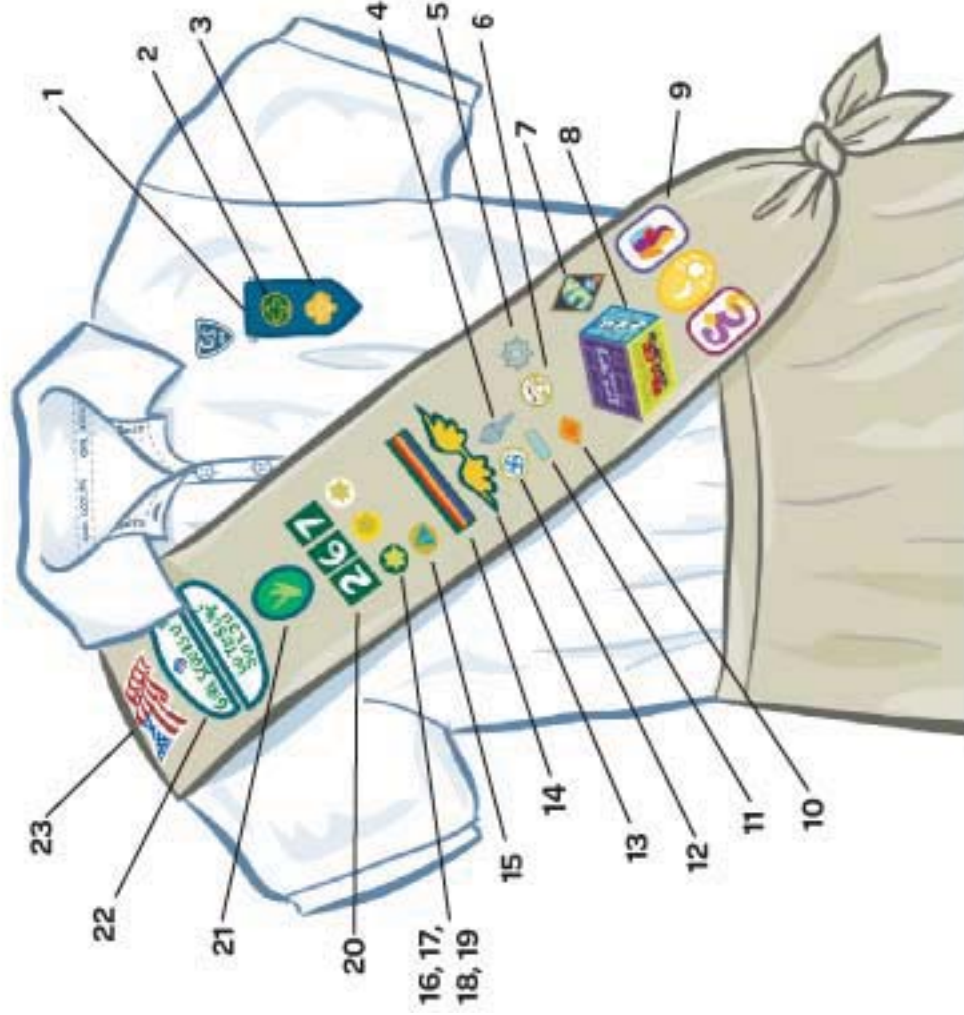

Girl Scout Cadette

1. Cadette/Senior/Ambassador Insignia Tab
2. World Trefoil Pin
3. Girl Scout Pin (traditional or contemporary)
4. Cadette Girl Scout Leadership Pin
5. Girl Scout Silver Award
6. Career Exploration Pin
7. Cadette Leadership in Action Award (LIA) Patch
8. Cadette Journey Award Patch Set
9. Interest Project Awards
10. Cookie Sale Activity Pin
11. Community Service Bar Pin
12. Cadette Challenge Pin
13. Brownie Wings
14. Bridge to Cadette Girl Scouts Award
15. Safety Award Pin
16. Membership Star
17. Disc for Membership Star-green
18. Disc for Membership Star-yellow
19. Disc for Membership Star white
20. Iron-On Troop Numerals
21. Troop Crest
22. Girl Scout Council Identification Set
23. Wavy American Flag Patch

Girl Scout Cadettes, Seniors and Ambassadors can wear a sash or vest.