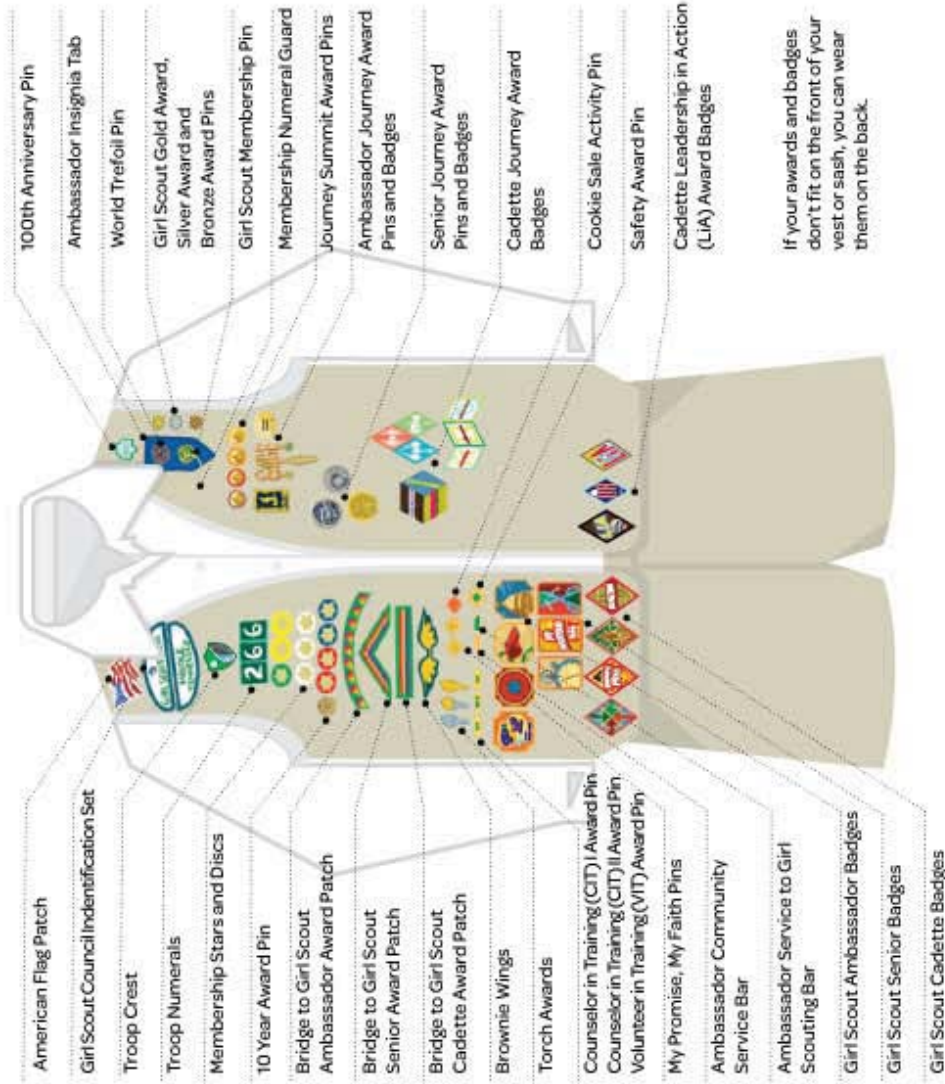

If your Journey awards and badges don't fit on the front of your vest or sash, you can wear them on the back.

Girl Scout Junior Sash

Place your Journey awards above your badges.

Girl Scout Cadette Vest

Girl Scout Cadette Sash

If your awards and badges don't fit on the front of your vest or sash, you can wear them on the back.

Girl Scout Senior Vest

Girl Scout Senior Sash

Girl Scout Ambassador Vest

Girl Scout Ambassador Sash

Place your Journey awards above your badges.

If your awards and badges don't fit on the front of your vest or sash, you can wear them on the back.

Girl Scout Adult

1. Adult Insignia Tab

2. World Trefoil Pin

3. Adult Position Pin

4. Girl Scout Pin (contemporary or traditional)

5. Membership Numeral Guard

6. Girl Scout Gold Award

7. Bridge to Adult Girl Scouts Award

8. Years of Service Pin

9. Outstanding Volunteer Award Pin

10. Outstanding Leader Award Pin

11. Personalized ID Pin

12. Lifetime Membership Pin