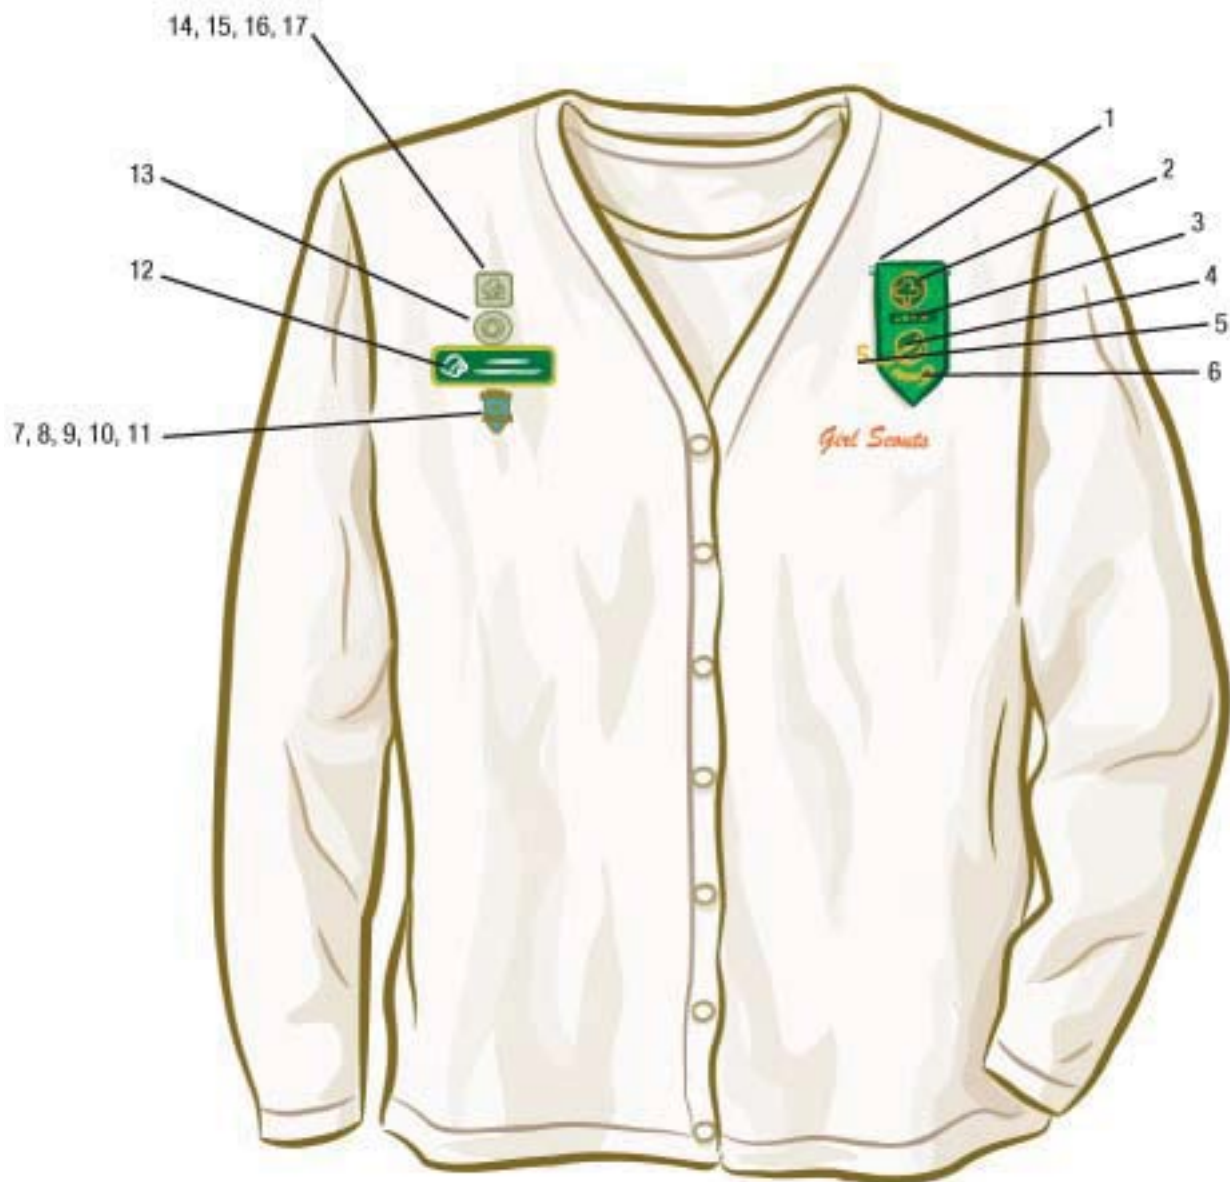

Girl Scout Adult

1. Adult Insignia Tab
2. World Trefoil Pin
3. Adult Position Pin
4. Girl Scout Pin (contemporary or traditional)
5. Membership Numeral Guard
6. Campus Girl Scout Guard
7. Girl Scout Gold Award
8. Bridge to Adult Girl Scouts Award
9. Years of Service Pin
10. Outstanding Volunteer Award Pin
11. Outstanding Leader Award Pin
12. Personalized ID Pin
13. Lifetime Membership Pin
14. Appreciation Pin
15. Thanks Badge
16. Thanks Badge II
17. Honor Pin

Note: If an adult has received more than one special recognition (e.g., Appreciation pin), the last one received is generally the one worn on the uniform.