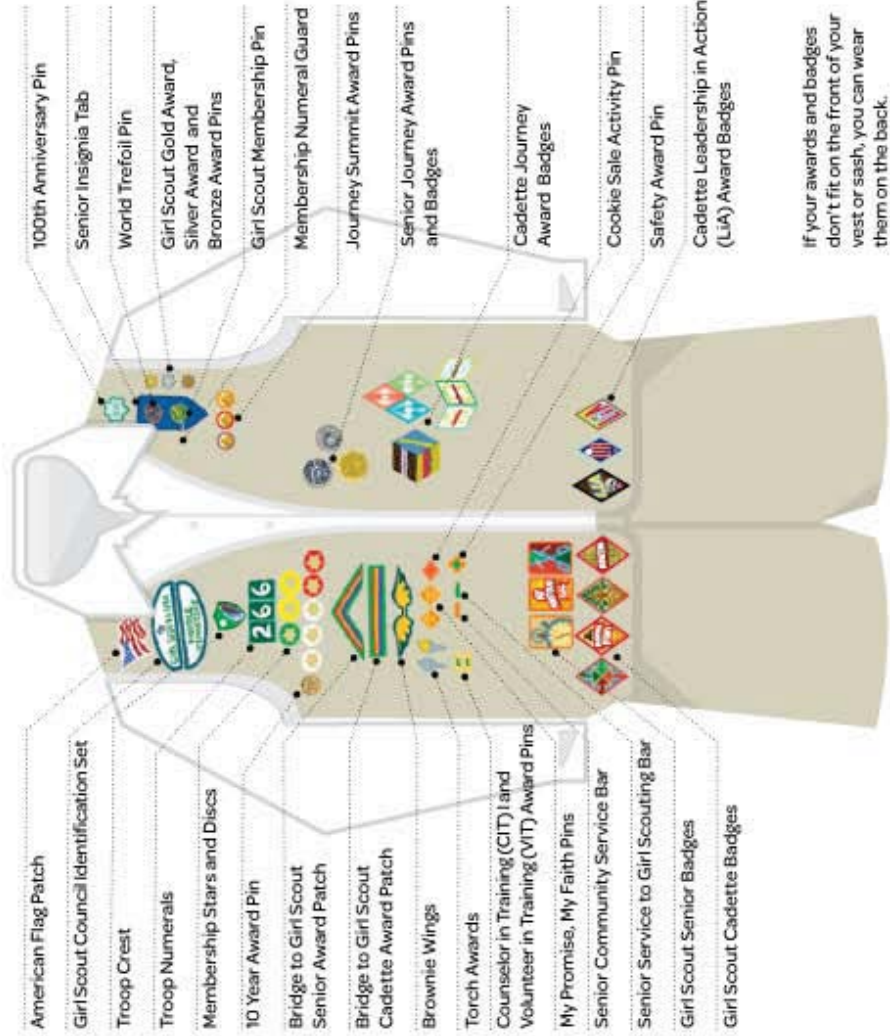

how to wear your insignia

Currently there are two versions of how to wear insignia diagrams for each age level.

The first or “New” version identifies the placement of badges, pins and insignia as shown in the new Girl’s Guide to Girl Scouting. These diagrams show the placement guidelines for the new badges and awards, as well as some of the product that is current and going forward in the GSLE program. These diagrams would be used by first time Girl Scouts or by those who have moved up to a new grade level and are starting fresh, with a new Sash or Vest. Please click on the link below to view the “New” insignia diagrams.

Girl Scout Brownie Sash

Place your Journey awards above your badges.

Girl Scout Junior Vest

Place your first Journey awards at the bottom of your vest. As you earn additional Journey awards, work your way up.

If your Journey awards and badges don't fit on the front of your vest or sash, you can wear them on the back.

Girl Scout Junior Sash

Place your Journey awards above your badges.

Girl Scout Cadette Vest

Girl Scout Cadette Sash

If your awards and badges don't fit on the front of your vest or sash, you can wear them on the back.

Girl Scout Senior Vest

Girl Scout Senior Sash

Girl Scout Ambassador Vest

Girl Scout Ambassador Sash

Place your Journey awards above your badges.