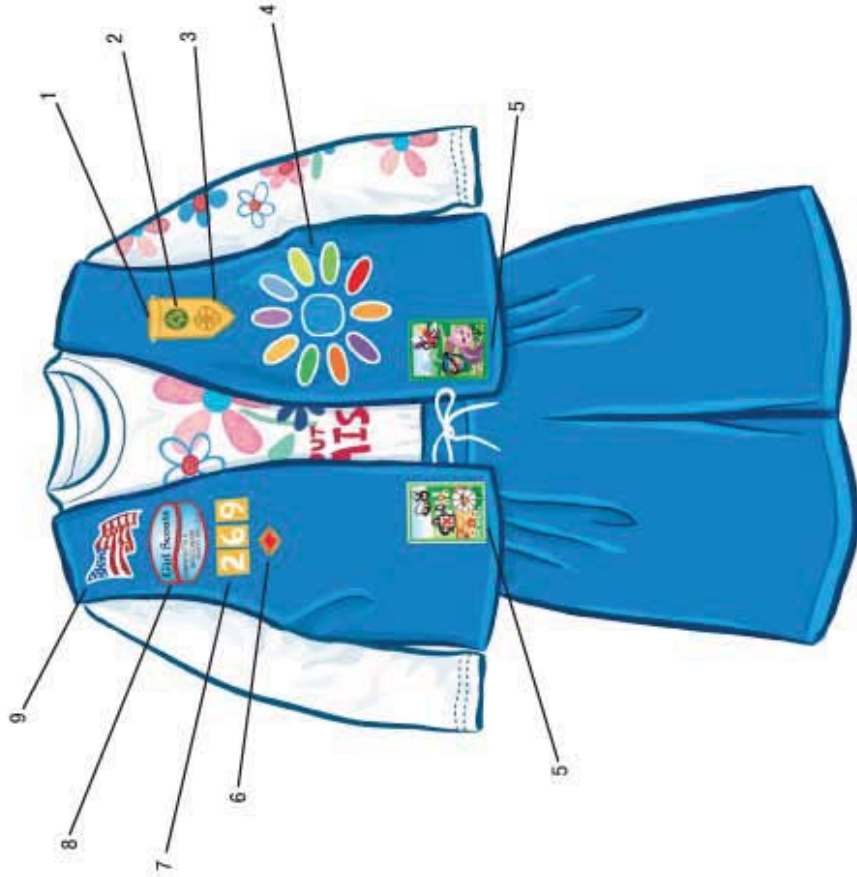

13. Appreciation Pin

14. Thanks Badge

15. Thanks Badge II

16. Honor Pin

Note: If an adult has received more than one special recognition (e.g., Appreciation pin), the last one received is generally the one worn on the uniform.

Girl Scout Daisy Vest

1. Daisy Insignia Tab
2. World Trefoil Pin
3. Daisy Membership Pin
4. Daisy Promise Center & Learning Petals
5. Daisy Journey Award Patch Set
6. Cookie Sale Activity Pin
7. Iron-On Troop Numerals
8. Daisy Council Identification Set
9. Wavy American Flag Patch