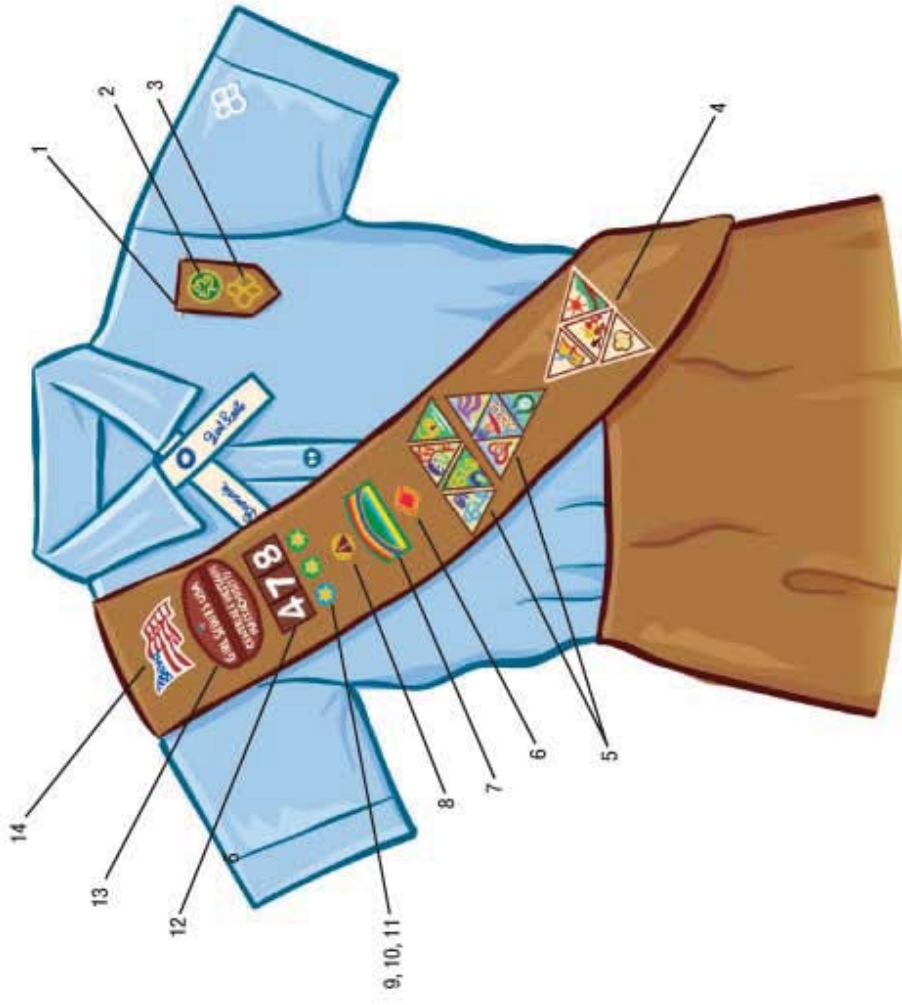

Girl Scout Brownie Sash

1. Brownie Insignia Tab
2. World Trefoil Pin
3. Brownie Membership Pin
4. Brownie Try-Its
5. Brownie Journey Award Patch Set
6. Cookie Sale Activity Pin
7. Bridge to Brownie Girl Scouts Award
8. Safety Award Pin
9. Membership Star
10. Disc for Membership Star-blue
11. Disc for Membership Star-green
12. Iron-On Troop Numerals
13. Brownie Council Identification Set
14. Wavy American Flag Patch