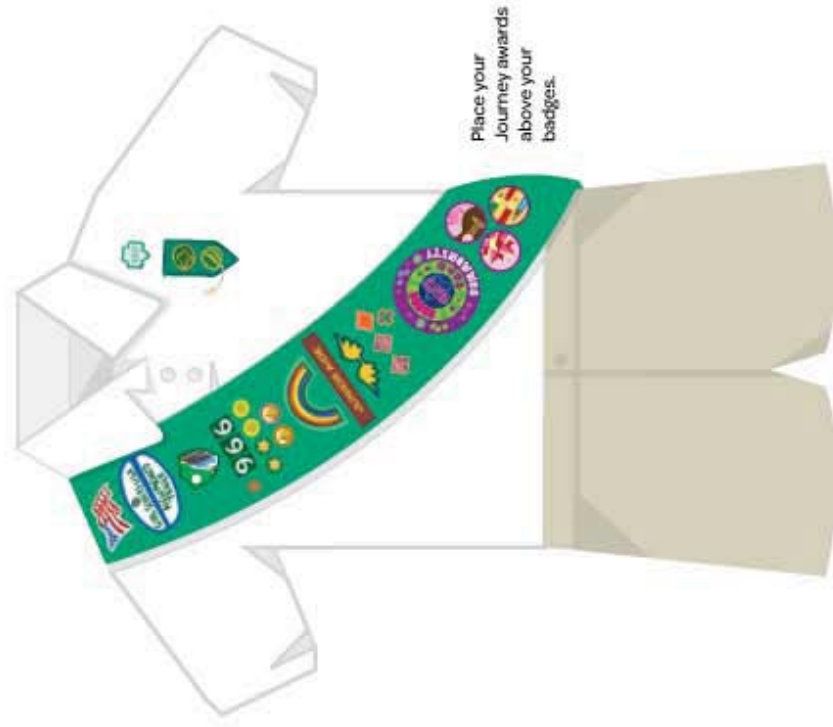

[Transitional GS Adult Insignia Diagram](#)

Girl Scout Daisy Tunic & Vest

Girl Scout Brownie Vest

Place your first Journey awards at the bottom of your vest. As you earn additional Journey awards, work your way up. If your Journey awards and badges don't fit on the front of your vest or sash, you can wear them on the back.

Girl Scout Brownie Sash

Place your Journey awards above your badges.

Girl Scout Junior Vest

Place your first Journey awards at the bottom of your vest. As you earn additional Journey awards, work your way up.

If your Journey awards and badges don't fit on the front of your vest or sash, you can wear them on the back.

Girl Scout Junior Sash

Place your Journey awards above your badges.

Girl Scout Cadette Vest

Girl Scout Cadette Sash