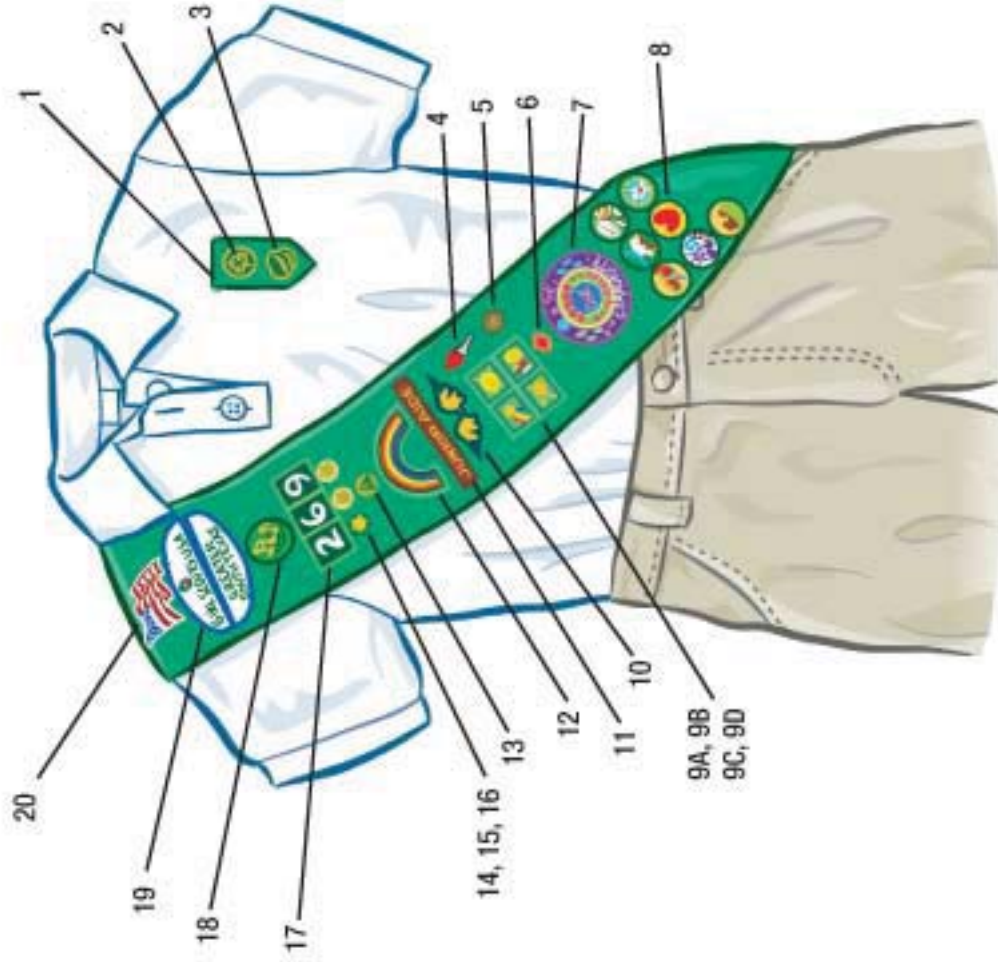

Girl Scout Junior Sash

1. Junior Insignia Tab
2. World Trefoil Pin
3. Girl Scout Pin (traditional or contemporary)
4. Junior Leadership Pin
5. Bronze Award Pin
6. Cookie Sale Activity Pin
7. Junior Journey Award Patch Set
8. Junior Badges
9. 9A. Sign of the Rainbow
10. 9B. Sign of the Sun
11. 9C. Sign of the Star
12. 9D. Sign of the World
10. Brownie Wings
11. Junior Aide Award
12. Bridge to Junior Girl Scouts Award
13. Safety Award Pin
14. Membership Star
15. Disc for Membership Star-green
16. Disc for Membership Star-yellow
17. Iron-On Troop Numerals
18. Troop Crest
19. Girl Scout Council Identification Set
20. Wavy American Flag Patch