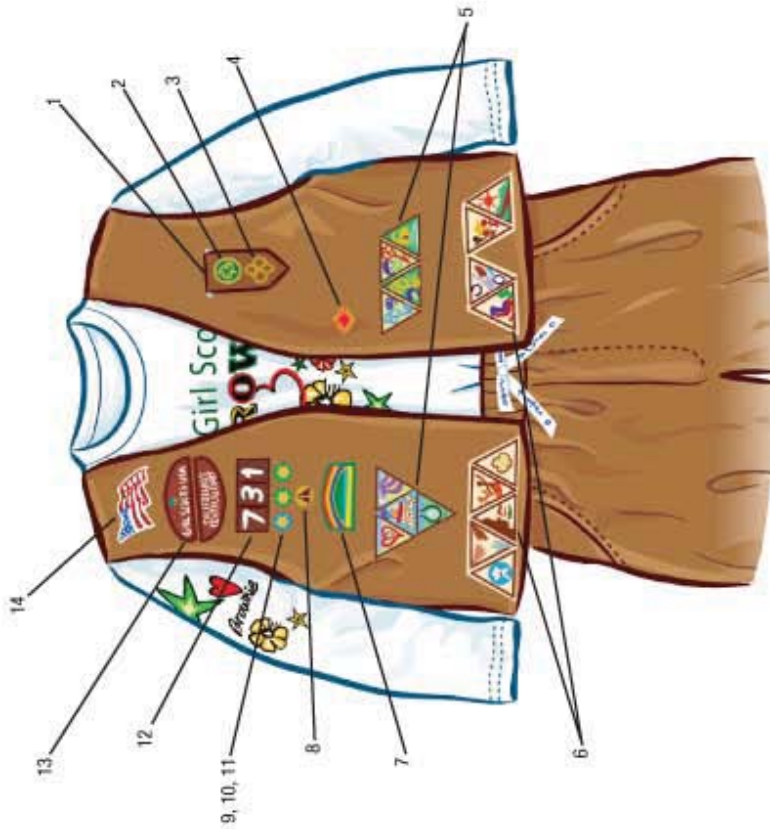

Girl Scout Brownie Vest

1. Brownie Insignia Tab
2. World Trefoil Pin
3. Brownie Membership Pin
4. Cookie Sale Activity Pin
5. Brownie Journey Award Patch Set
6. Brownie Try-Its
7. Bridge to Brownie Girl Scouts Award
8. Safety Award Pin
9. Membership Star
10. Disc for Membership Star-blue
11. Disc for Membership Star-green
12. Iron-On Troop Numerals
13. Brownie Council Identification Set
14. Wavy American Flag Patch