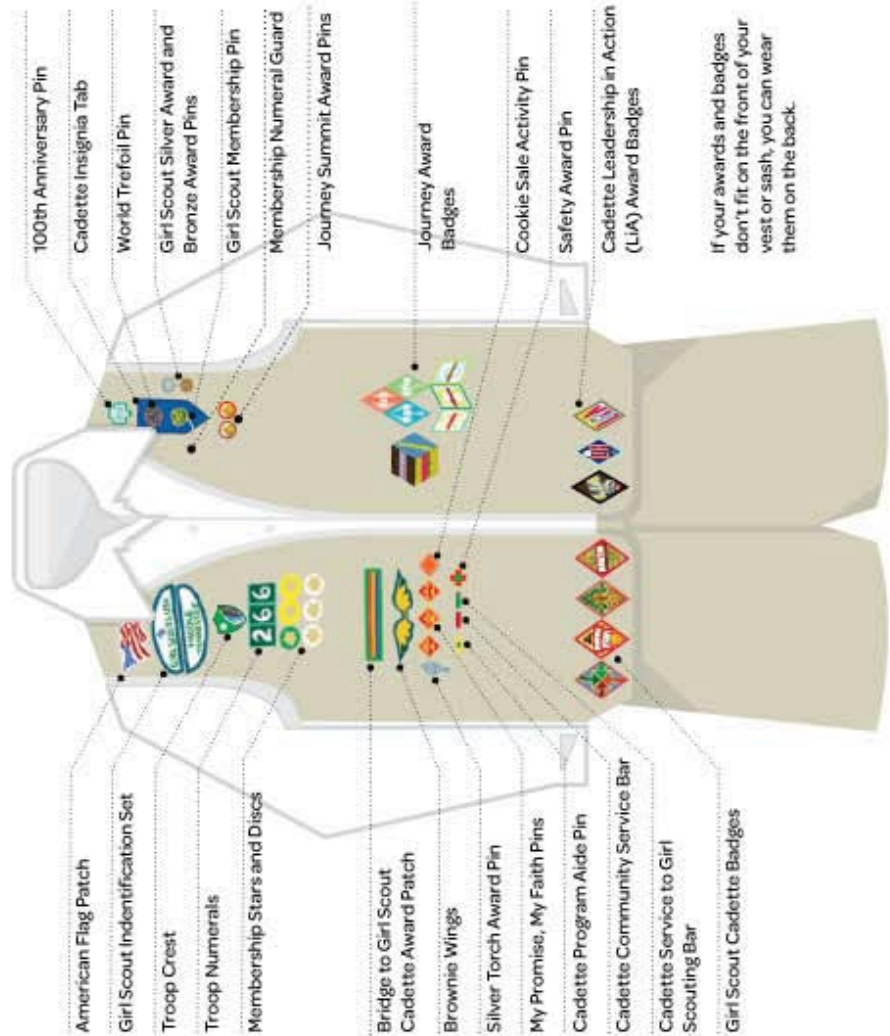

[Transitional GS Adult Insignia Diagram](#)

Girl Scout Daisy Tunic & Vest

Girl Scout Brownie Vest

Place your first Journey awards at the bottom of your vest. As you earn additional Journey awards, work your way up. If your Journey awards and badges don't fit on the front of your vest or sash, you can wear them on the back.

Girl Scout Brownie Sash

Place your Journey awards above your badges.

Girl Scout Junior Vest

Place your first Journey awards at the bottom of your vest. As you earn additional Journey awards, work your way up.

If your Journey awards and badges don't fit on the front of your vest or sash, you can wear them on the back.

Girl Scout Junior Sash

Place your Journey awards above your badges.

Girl Scout Cadette Vest

Girl Scout Cadette Sash

If your awards and badges don't fit on the front of your vest or sash, you can wear them on the back.

Girl Scout Senior Vest

Girl Scout Senior Sash

Girl Scout Ambassador Vest

Girl Scout Ambassador Sash

Place your Journey awards above your badges.