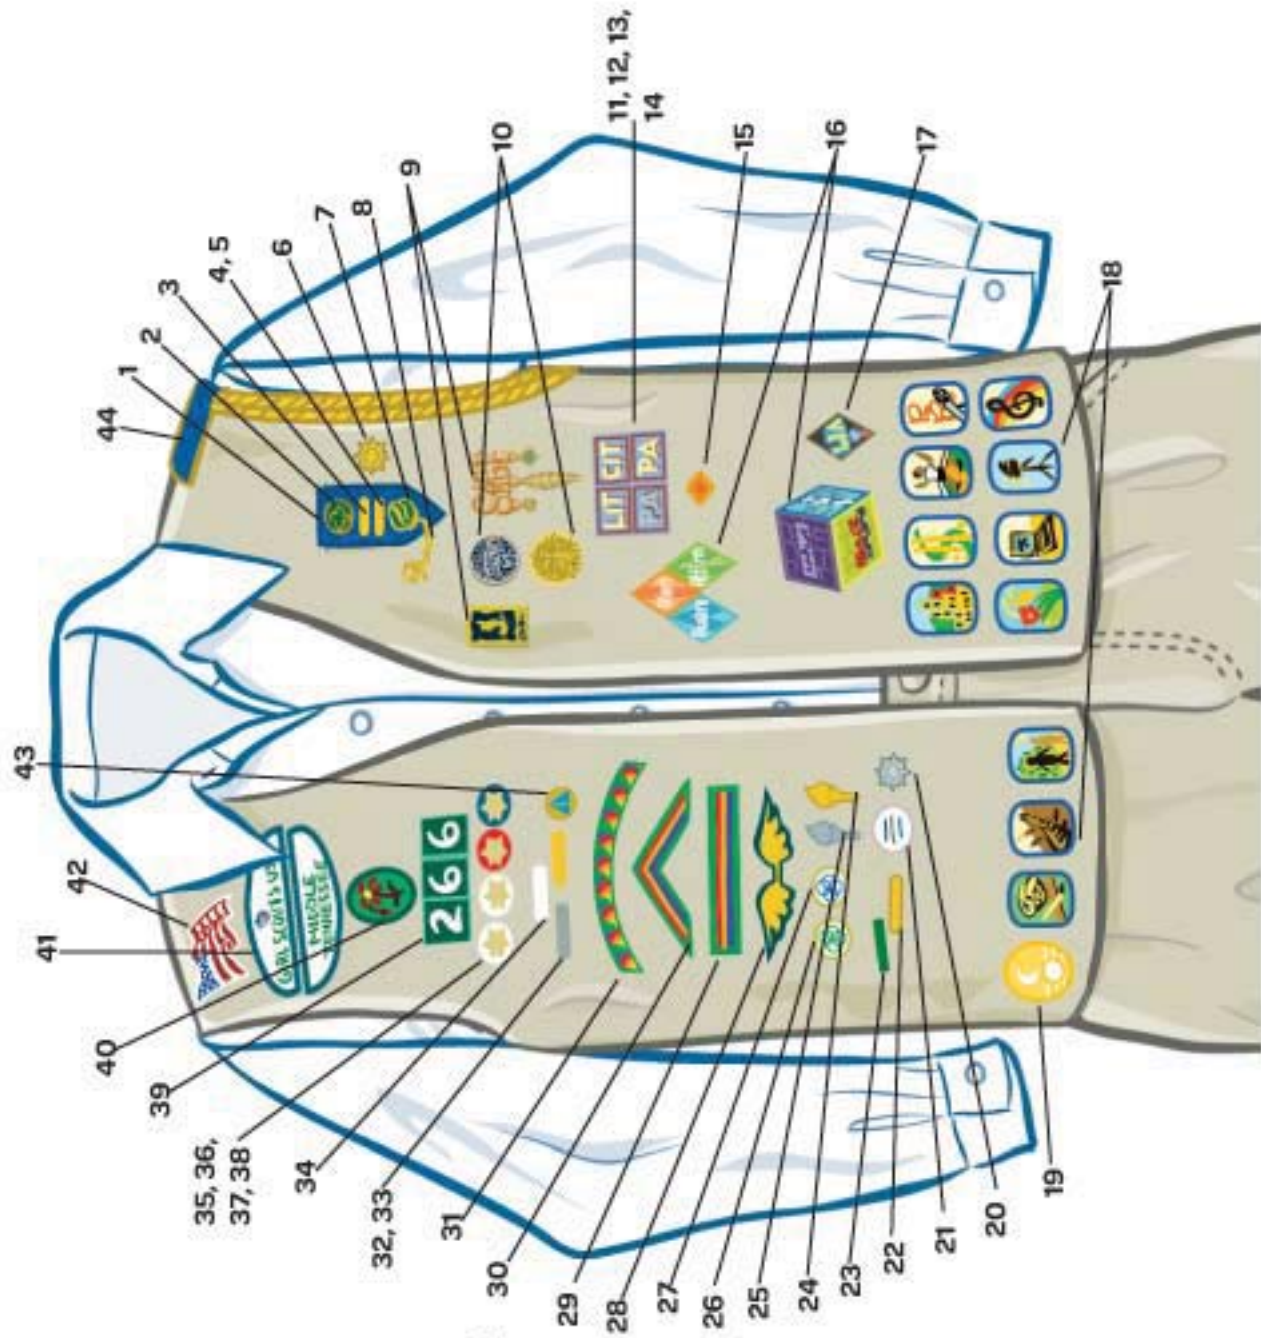

Girl Scout Senior / Ambassador

1. Cadette/Senior/Ambassador Insignia Tab
2. World Trefoil Pin
3. Leader in Training Pin
4. Counselor In Training Pin
5. Counselor in Training II Pin
6. Girl Scout Gold Award
7. Girl Scout Pin (contemporary or traditional)
8. Membership Numeral Guard
9. Ambassador Journey Award Pin or Patch
10. Senior Journey Award Pin or Patch
11. Leader in Training Award
12. Counselor in Training Award
13. Senior Program Aide Award
14. Cadette Program Aide Award
15. Cookie Sale Activity Pin
16. Cadette Journey Award Patch Set
17. Cadette Leadership in Action Award (LIA) Patch
18. Interest Project Awards
19. From Dreams to Reality Award Patch
20. Girl Scout Silver Award
21. Career Exploration Pin
22. Senior Troop Assistant Pin
23. Community Service Bar
24. Senior Leadership Pin
25. Cadette Leadership Pin
26. Cadette Challenge Pin
27. Senior Challenge Pin
28. Brownie Wings
29. Bridge to Cadette Girl Scouts Award
30. Bridge to Senior Girl Scouts Award
31. Bridge to Ambassador Girl Scouts Award
32. Cadette Program Aide Pin
33. Senior Program Aide Pin
34. Personalized ID Pin
35. Membership Star
36. Disc for Membership Star - White
37. Disc for Membership Star - Red
38. Disc for Membership Star - Blue
39. Iron-On Troop Numerals
40. Troop Crest
41. Girl Scout Council Identification Set
42. Wavy American Flag Patch
43. Safety Award Pin
44. Patrol Leader's Cord

Girl Scout Cadettes, Seniors and Ambassadors can wear a vest or sash