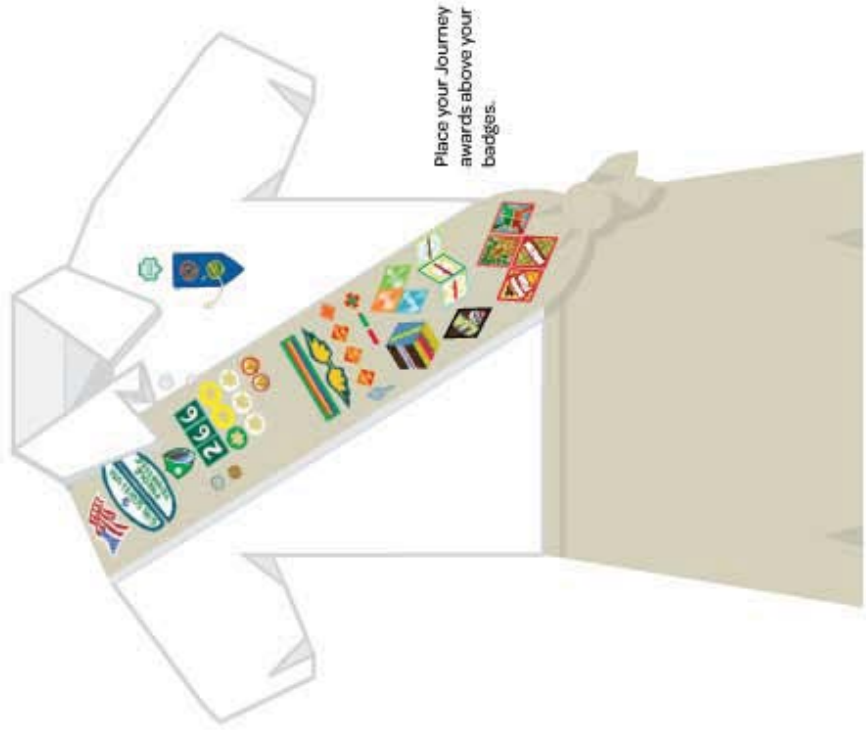

Girl Scout Brownie Sash

Place your Journey awards above your badges.

Girl Scout Junior Vest

Place your first Journey awards at the bottom of your vest. As you earn additional Journey awards, work your way up.

If your Journey awards and badges don't fit on the front of your vest or sash, you can wear them on the back.

Girl Scout Junior Sash

Place your Journey awards above your badges.

Girl Scout Cadette Vest

Girl Scout Cadette Sash

If your awards and badges don't fit on the front of your vest or sash, you can wear them on the back.

Girl Scout Senior Vest

Girl Scout Senior Sash

Girl Scout Ambassador Vest

Girl Scout Ambassador Sash

Place your Journey awards above your badges.